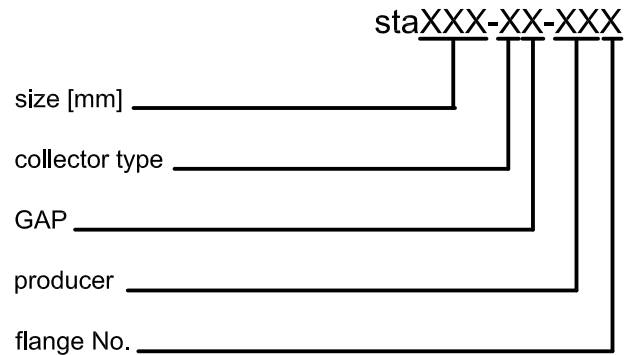

Ordering Code Collector

Collector

- a: no collector
- b: collector ring STA/LMT
- c: collector ring STA62 (STA88) lateral
- d: collector ring STA62 (STA88) axial
- e: contactless STA90 (old) lateral 36V
- f: contactless STA90 (old) axial 36V
- g: contactless STB90 36V lateral
- h: contactless STB90 36V axial
- i: contactless compact 36V lateral
- j: contactless ring shaped (ebb130) 36V lateral
- k: contactless STB110 flat (ebb130) 24V lateral
- l: contactless STB90 with driver 24V lateral
- m: contactless compact with driver 24V lateral
- n: contactless ring shaped (ebb130) with driver lateral
- o: contactless flat (stb110) with driver
- p: contactless ring shaped (ebb130) 36V lateral, flat

GAP

- a: without GAP
- c: with GAP

Producer

- ej: Erwin Junker
- rw: Reishauer Wallisellen
- uw: Ulmer Werkzeugschleiftechnik
- kb: König & Bauer
- ez: Elaso Zuchwil
- ke: Kellenberger